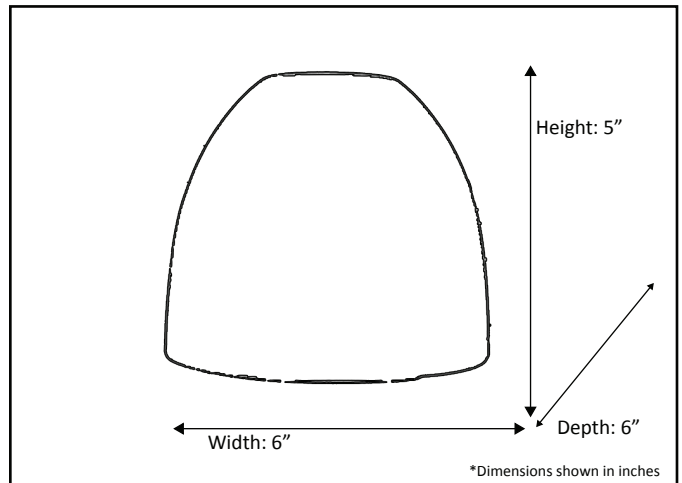

Model #	G-725
Fixture Series	Glass Options
Glass Finish	Seeded
Size	5" H x 6" W

Glass Shown: G-725, Seeded

*Lamps not included

HOMEnhancements.com / 1505-A Kelly Blvd., Carrollton, TX. 75006

Product specifications subject to change without notice.