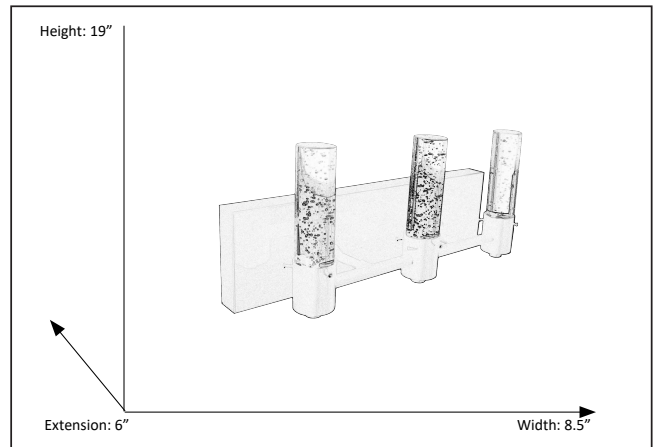

### LED Rectangle Vanity Light

#### Features

Item Number	7-70265
Finish	Matte Black
Dimensions	8.5"H x 19"W x 6"E
Lamp Info	LED
Max Wattage	15 W
ETL Listed	Damp Location
Location	Indoor