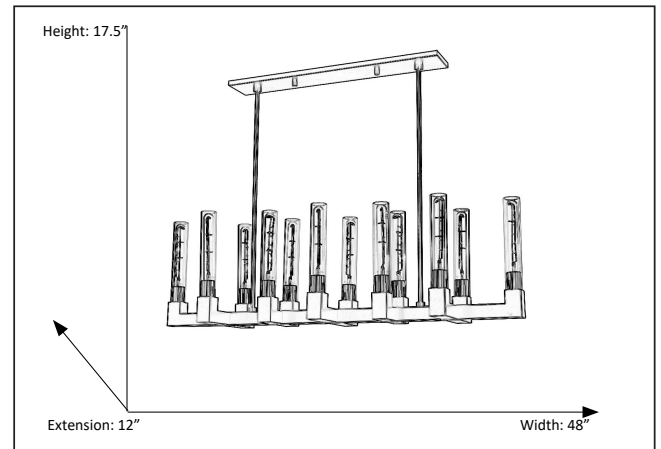

Roma

12-Light Island Pendant

Description

This pendant features a Brushed Nickel finish which gives a warm feel to your home. Whether it is transitional or contemporary, this light can easily match many home interiors.

Features

Item Number	7-70247
Finish	Brushed Nickel
Dimensions	17.5"H x 48"W x 12"E
Lamp Info	Tubular Style T10(E26)
Max Wattage	60 W
ETL Listed	Dry Location
Location	Indoor

Electrical

Fixture requires a grounded electrical supply line to 120 volts AC.