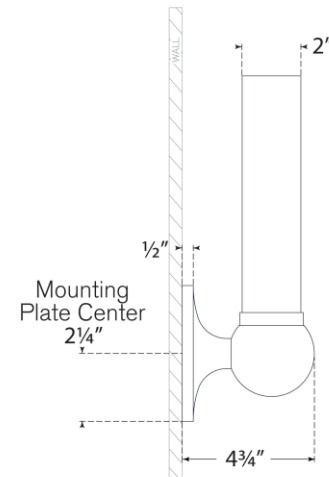

TEAR SHEET

Jeffery Small Bath Sconce

Item # TOB 2775HAB-WG

Designer: Thomas O'Brien

Height: 11.5"

Width: 4.5"

Extension: 4.75"

Backplate: 4.5" Round

Finishes: BZ, HAB, PN

Glass Options: WG

Lightsource: Dedicated LED

Wattage: 6w (500lm)

Weight: 4 Pounds

Note: UL Only

Top View

Side View

Front View