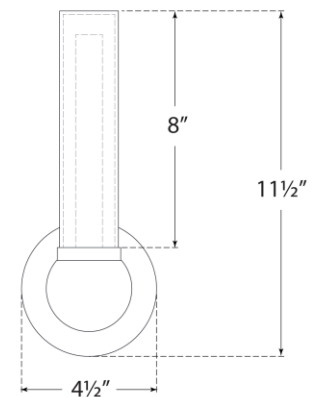

TEAR SHEET

Jeffery Small Bath Sconce

Item # TOB 2775HAB-WG

Designer: Thomas O'Brien

Height: 11.5"

Width: 4.5"

Extension: 4.75"

Backplate: 4.5" Round

Finishes: BZ, HAB, PN

Glass Options: WG

Lightsource: Dedicated LED

Wattage: 6w (500lm)

Weight: 4 Pounds

Note: UL Only

Top View

Side View