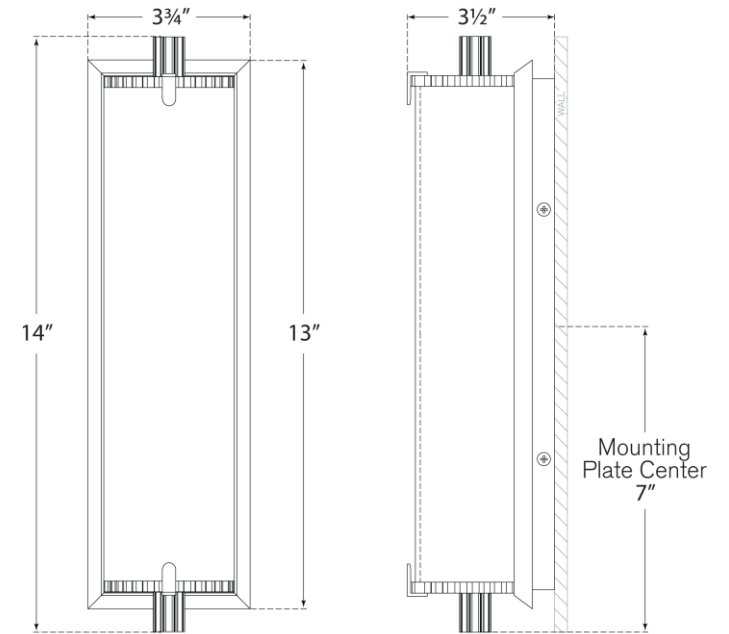

## Calliope Medium Bath Light

Item # TOB 2192PN-WG

Designer: Thomas O'Brien

Height: 14"

Width: 3.75"

Extension: 3.5"

Backplate: 3" x 12" Rectangle

Finishes: BZ, HAB, PN

Glass Options: WG

Lightsource: Dedicated LED

Wattage: 9w (720lm)

Weight: 5 Pounds

Front View

Side View