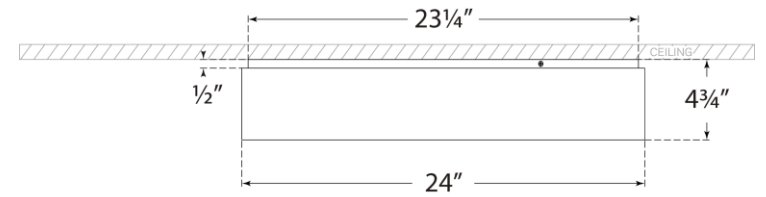

TEAR SHEET

Shaw Extra Large Flush Mount

Item # S 4044BLK

Designer: Visual Comfort

Height: 4.75"

Width: 24"

Canopy: 23.25" Round

Finishes: BLK, BSL, G, WHT

Glass Options: WG

Lightsource: Dedicated LED

Wattage: 60w (7200lm)

Weight: 25 Pounds

Front View

Top View