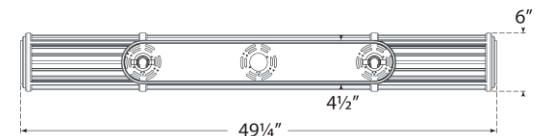

TEAR SHEET

Perren Large Linear Chandelier

Item # RL 5724NB

Designer: Ralph Lauren

O/A Height: 41.75"

Fixture Height: 6.5"

Min. Custom Height: 13.75"

Width: 49.25" x 6"

Canopy: 4.5" x 28.5" Oval

Finishes: BZ, NB, PN

Lightsource: Dedicated LED

Wattage: 50w (4000lm)

Weight: 48 Pounds

Note: Custom Height Available

Side View

Top View