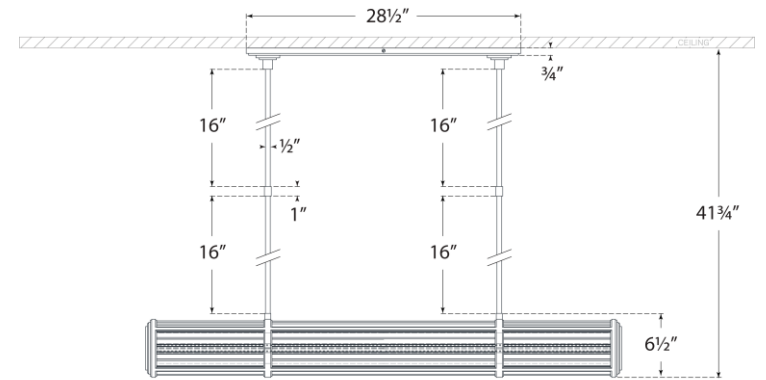

TEAR SHEET

Perren Large Linear Chandelier

Item # RL 5724NB

Designer: Ralph Lauren

O/A Height: 41.75"

Fixture Height: 6.5"

Min. Custom Height: 13.75"

Width: 49.25" x 6"

Canopy: 4.5" x 28.5" Oval

Finishes: BZ, NB, PN

Lightsource: Dedicated LED

Wattage: 50w (4000lm)

Weight: 48 Pounds

Note: Custom Height Available

Side View

Top View