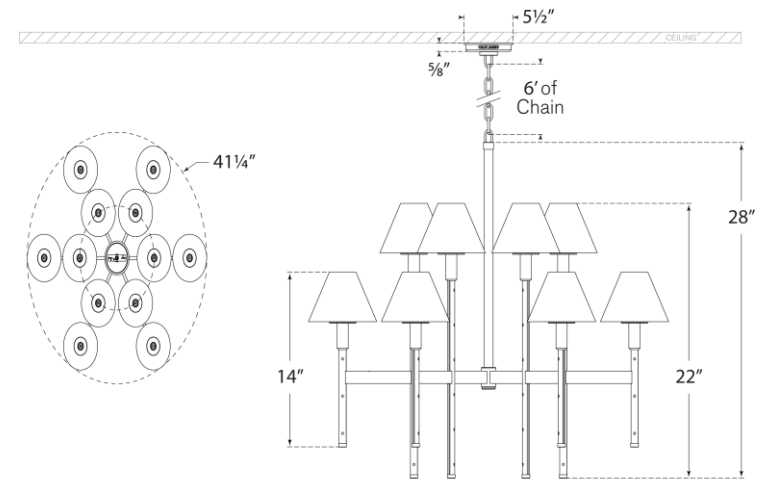

TEAR SHEET

Radford Large Two Tier Chandelier

Item # RL 5572PN/BKE-L

Designer: Ralph Lauren

Height: 28"

Width: 41.25"

Canopy: 5.5" Round

Finishes: NB/NRO, PN/BKE

Shade Treatments: L

Shade Details: 3" x 7.75" x 4.75"

Socket: 12 - E12 Candelabra

Wattage: 12 - 25 B11

Weight: 19 Pounds

Top View

Front View