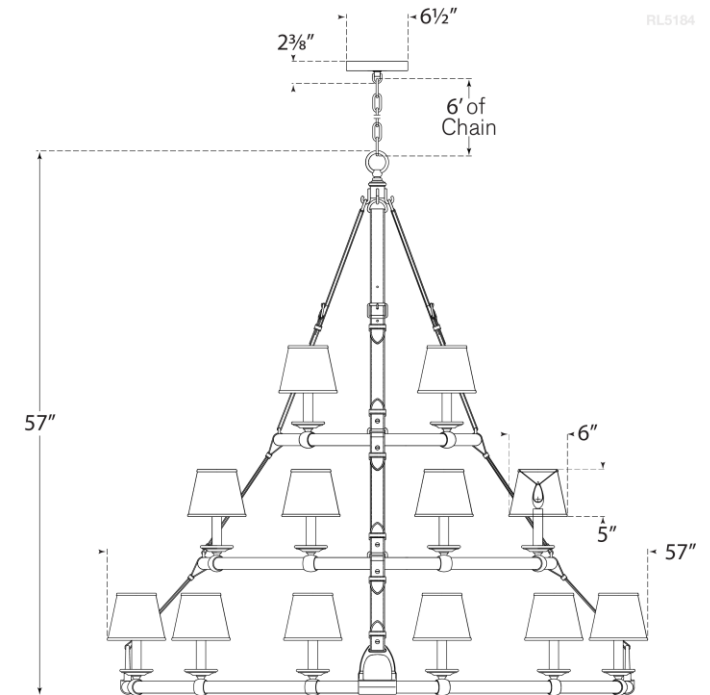

## Westbury Triple Tier Chandelier

Item # RL 5184PN-L

Designer: Ralph Lauren

Height: 57"

Width: 57"

Canopy: 6.5" Round

Finishes: NB, PN

Shade Treatments: L

Shade Details: 3" x 6" x 5"

Socket: 24 - E12 Candelabra

Wattage: 24 - 40 B11

Weight: 77 Pounds

RL5184