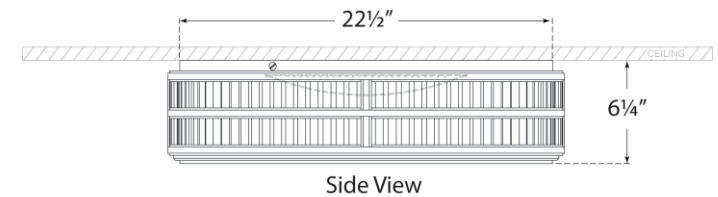

TEAR SHEET

Perren 24" Flush Mount

Item # RL 4722PN

Designer: Ralph Lauren

Height: 6.25"

Width: 24"

Finishes: BZ, NB, PN

Glass Options: WG

Lightsource: Dedicated LED

Wattage: 60w (4800lm)

Weight: 47 Pounds

Side View

Bottom View