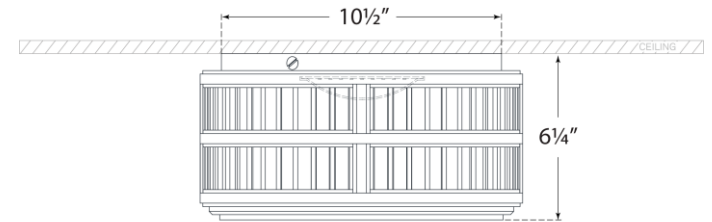

TEAR SHEET

Perren 12" Flush Mount

Item # RL 4720PN

Designer: Ralph Lauren

Height: 6.25"

Width: 12"

Finishes: BZ, NB, PN

Glass Options: WG

Lightsource: Dedicated LED

Wattage: 18w (1500lm)

Weight: 17 Pounds

Side View

Bottom View