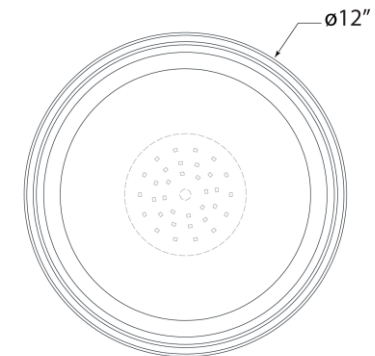

TEAR SHEET

Perren 12" Flush Mount

Item # RL 4720PN

Designer: Ralph Lauren

Height: 6.25"

Width: 12"

Finishes: BZ, NB, PN

Glass Options: WG

Lightsource: Dedicated LED

Wattage: 18w (1500lm)

Weight: 17 Pounds

Side View

Bottom View