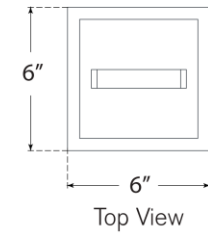

TEAR SHEET

Northport Small Table Lantern

Item # RL 3560PN/TK-WG

Designer: Ralph Lauren

Height: 13.5"

Width: 6"

Base: 5" Square

Finishes: BZ/TK, NB/TK, PN/TK

Glass Options: WG

Lightsource: Dedicated LED

Wattage: 20w (1600lm)

Weight: 9 Pounds

Top View

Side View

Front View