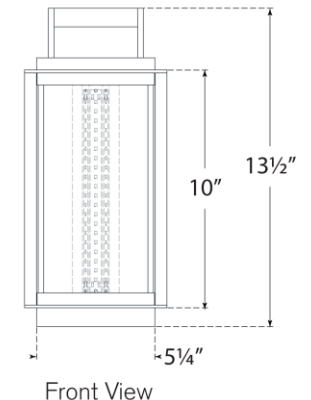

TEAR SHEET

Northport Small Table Lantern

Item # RL 3560PN/TK-WG

Designer: Ralph Lauren

Height: 13.5"

Width: 6"

Base: 5" Square

Finishes: BZ/TK, NB/TK, PN/TK

Glass Options: WG

Lightsource: Dedicated LED

Wattage: 20w (1600lm)

Weight: 9 Pounds

Top View

Side View

Front View