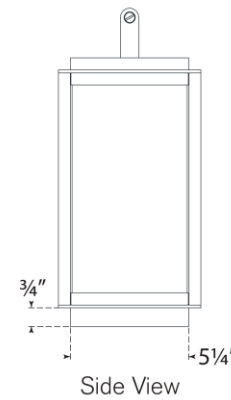

TEAR SHEET

Northport Small Table Lantern

Item # RL 3560PN/TK-WG

Designer: Ralph Lauren

Height: 13.5"

Width: 6"

Base: 5" Square

Finishes: BZ/TK, NB/TK, PN/TK

Glass Options: WG

Lightsource: Dedicated LED

Wattage: 20w (1600lm)

Weight: 9 Pounds

Top View

Side View

Front View