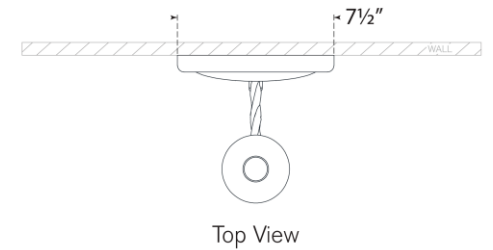

TEAR SHEET

Ancram Small Single Sconce

Item # RL 2790NB/AI

Designer: Ralph Lauren

Height: 10.75"

Width: 7.5"

Extension: 7"

Backplate: 7.5" x 10.5" Oval

Finishes: NB/AI

Socket: E12 Candelabra

Wattage: 5.5 LED C11

Weight: 4 Pounds

Top View

Side View

Front View