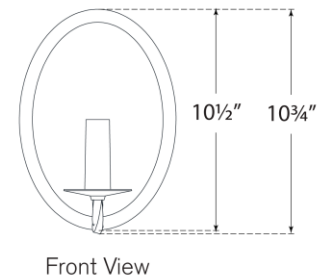

TEAR SHEET

Ancram Small Single Sconce

Item # RL 2790NB/AI

Designer: Ralph Lauren

Height: 10.75"

Width: 7.5"

Extension: 7"

Backplate: 7.5" x 10.5" Oval

Finishes: NB/AI

Socket: E12 Candelabra

Wattage: 5.5 LED C11

Weight: 4 Pounds

Top View

Side View

Front View