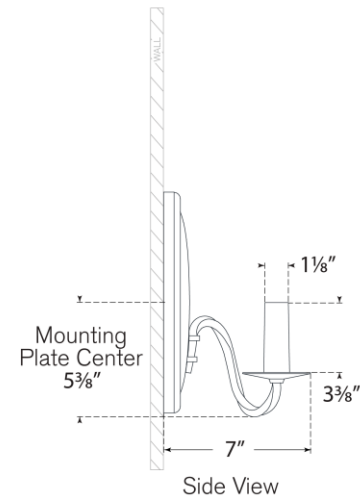

TEAR SHEET

Ancram Small Single Sconce

Item # RL 2790NB/AI

Designer: Ralph Lauren

Height: 10.75"

Width: 7.5"

Extension: 7"

Backplate: 7.5" x 10.5" Oval

Finishes: NB/AI

Socket: E12 Candelabra

Wattage: 5.5 LED C11

Weight: 4 Pounds

Top View

Side View

Front View