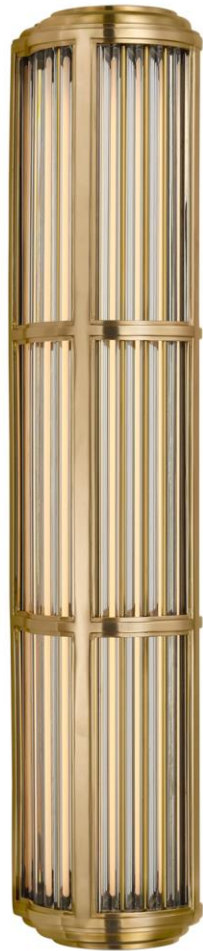

TEAR SHEET

Perren Large Wall Sconce

Item # RL 2762NB

Designer: Ralph Lauren

Height: 27.75"

Width: 5.25"

Extension: 5.25"

Backplate: 4.25" x 27.75" Rectangle

Finishes: BZ, NB, PN

Lightsource: Dedicated LED

Wattage: 25w (2000lm)

Weight: 26 Pounds