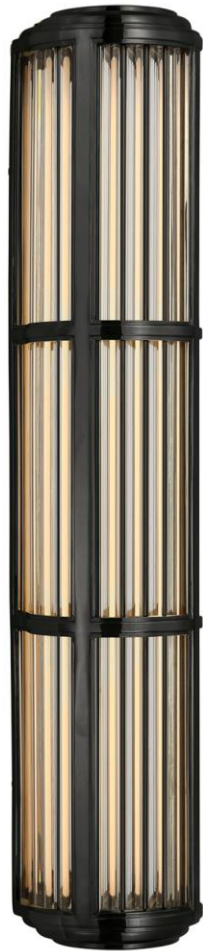

TEAR SHEET

Perren Large Wall Sconce

Item # RL 2762BZ

Designer: Ralph Lauren

Height: 27.75"

Width: 5.25"

Extension: 5.25"

Backplate: 4.25" x 27.75" Rectangle

Finishes: BZ, NB, PN

Lightsource: Dedicated LED

Wattage: 25w (2000lm)

Weight: 26 Pounds