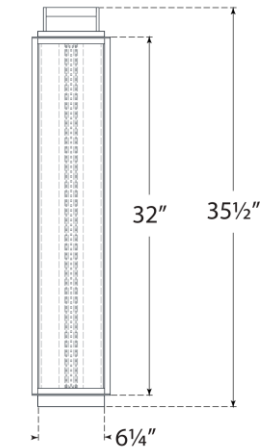

TEAR SHEET

Northport Floor Lantern

Item # RL 1560BZ/TK-WG

Designer: Ralph Lauren

Height: 35.5"

Width: 7"

Base: 6.25" Square

Finishes: BZ/TK, NB/TK, PN/TK

Glass Options: WG

Lightsource: Dedicated LED

Wattage: 40w (3200lm)

Weight: 22 Pounds

Top View

Side View

Front View