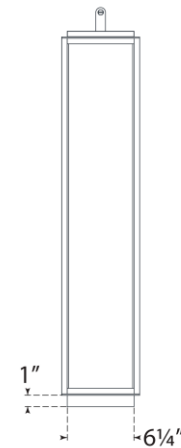

TEAR SHEET

Northport Floor Lantern

Item # RL 1560BZ/TK-WG

Designer: Ralph Lauren

Height: 35.5"

Width: 7"

Base: 6.25" Square

Finishes: BZ/TK, NB/TK, PN/TK

Glass Options: WG

Lightsource: Dedicated LED

Wattage: 40w (3200lm)

Weight: 22 Pounds

Top View

Side View

Front View