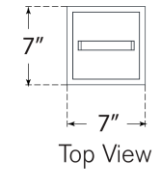

TEAR SHEET

Northport Floor Lantern

Item # RL 1560BZ/TK-WG

Designer: Ralph Lauren

Height: 35.5"

Width: 7"

Base: 6.25" Square

Finishes: BZ/TK, NB/TK, PN/TK

Glass Options: WG

Lightsource: Dedicated LED

Wattage: 40w (3200lm)

Weight: 22 Pounds

Top View

Side View

Front View