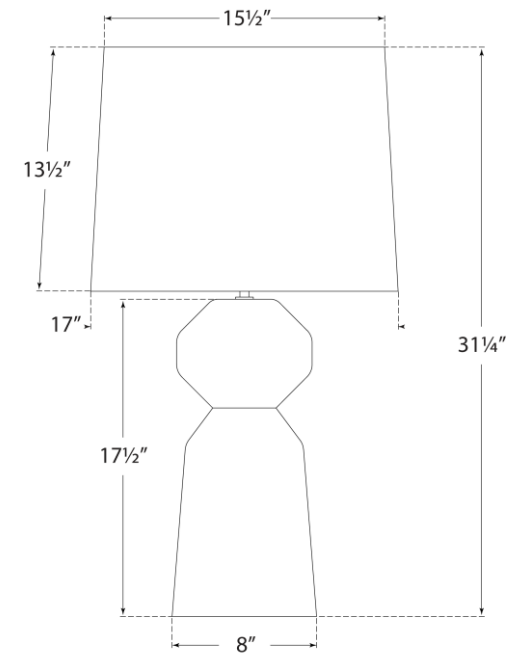

TEAR SHEET

Nero Large Table Lamp

Item # KW 3680MBK-L

Designer: Kelly Wearstler

Height: 31.5"

Width: 17"

Base: 8" Round

Finishes: MBK, MWT

Shade Treatments: L

Shade Details: 15.5" x 17" x 13.5"

Socket: E26 Keyless w/ Line Switch

Wattage: 12 LED A19

Weight: 13 Pounds

Front View