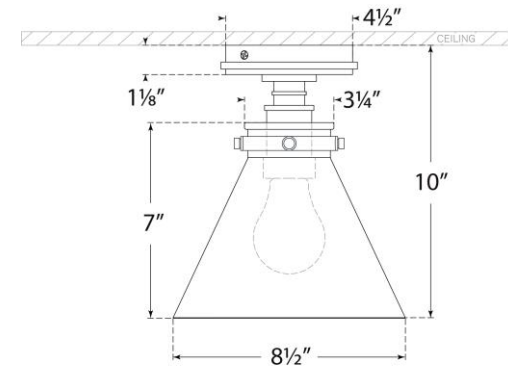

TEAR SHEET

Parkington 9" Conical Flush Mount

Item # CHC 4525BZ-CG

Designer: Chapman & Myers

Height: 10"

Width: 8.5"

Canopy: 4.5" Round

Finishes: AB, BZ, PN

Glass Options: CG, WG

Socket: E26 Keyless

Wattage: 15 LED A19

Weight: 5 Pounds

Note: UL Only

Front View

Top View