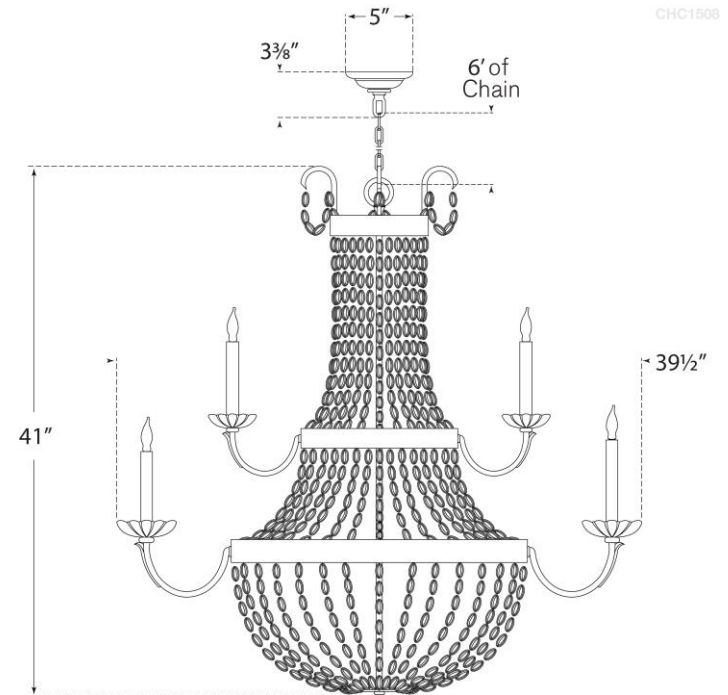

TEAR SHEET

Paris Flea Market Grande Chandelier

Item # CHC 1508SHS-SG

Designer: Chapman & Myers

Height: 41"

Width: 39.5"

Canopy: 5.25" Round

Finishes: AB, SHS

Trim Options: SG

Socket: 12 - E12 Candelabra

Wattage: 12 - 60 C11

Weight: 49 Pounds

©EFC DESIGNS

CHC1508