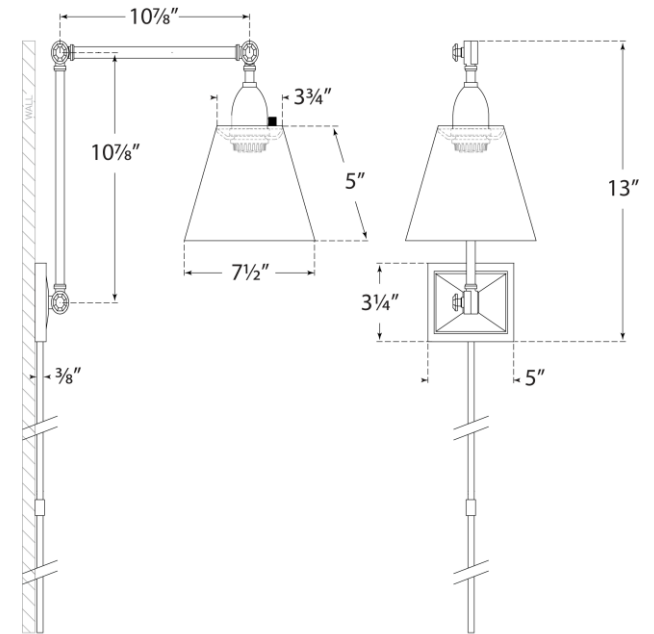

TEAR SHEET

Jane Double Library Wall Light

Item # AH 2330GM-L

Designer: Alexa Hampton

Height: 10.5" - 13"

Width: 7.5"

Extension: 14.75" - 30"

Backplate: 3.25" x 4.75" Rectangle

Finishes: AN, GM, HAB, PN

Shade Treatments: L

Shade Details: 3.75" x 7.5" x 5"

Socket: E26 On-Off

Wattage: 40 A19

Weight: 6 Pounds

Note: Cord Cover Included

Side View