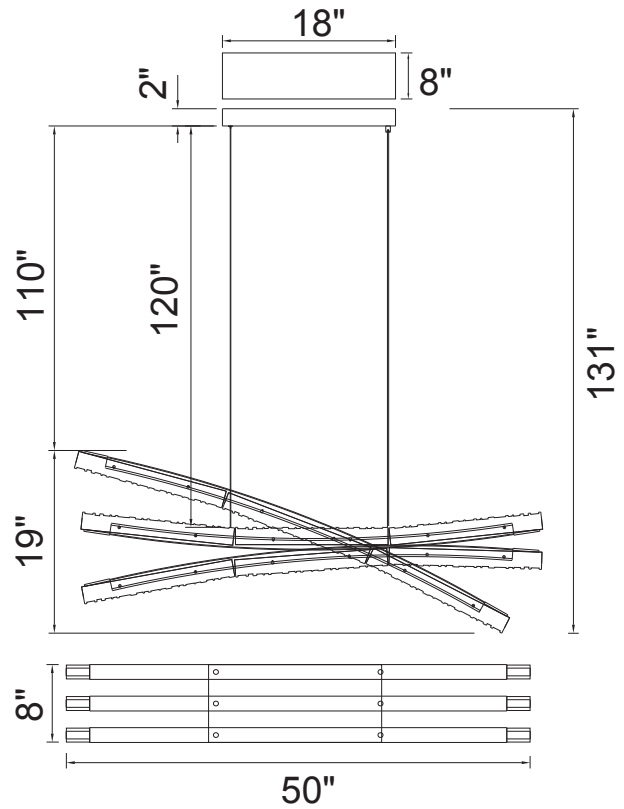

PROJECT: _____
 FIXTURE TYPE: _____
 LOCATION: _____
 CONTACT/PHONE: _____

Item	1710P50-3-624
Collection	SABER
Category	Chandelier
Finish	Brass
Glass	Clear
Crystal	-----
Acrylic	-----

Shade Color	-----
Min Assembled Height	21"
Max Assembled Height	131"
Width	50"
Length	8"
Extension Wall Mounts	-----
Input	120V AC,60HZ,AC

Lumens	3744
Light Source	LED
Bulb Info.	72W
Included	-----
Dimmable	Yes
Colour Temp	3000K
Weight	37.03 Lbs

CWI Lighting
 2775 Broadway
 Buffalo, NY 14227
 USA

CWI Lighting
 140 Steelcase Rd. W.
 Markham ON. L3R 3J9
 Canada