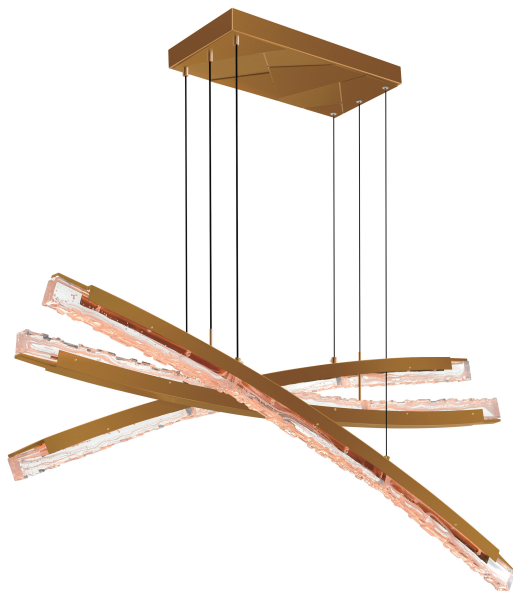

PROJECT: _____
 FIXTURE TYPE: _____
 LOCATION: _____
 CONTACT/PHONE: _____

Item	1710P50-3-624
Collection	SABER
Category	Chandelier
Finish	Brass
Glass	Clear
Crystal	-----
Acrylic	-----

Shade Color	-----
Min Assembled Height	21"
Max Assembled Height	131"
Width	50"
Length	8"
Extension Wall Mounts	-----
Input	120V AC,60HZ,AC

Lumens	3744
Light Source	LED
Bulb Info.	72W
Included	-----
Dimmable	Yes
Colour Temp	3000K
Weight	37.03 Lbs

CWI Lighting
 2775 Broadway
 Buffalo, NY 14227
 USA

CWI Lighting
 140 Steelcase Rd. W.
 Markham ON. L3R 3J9
 Canada