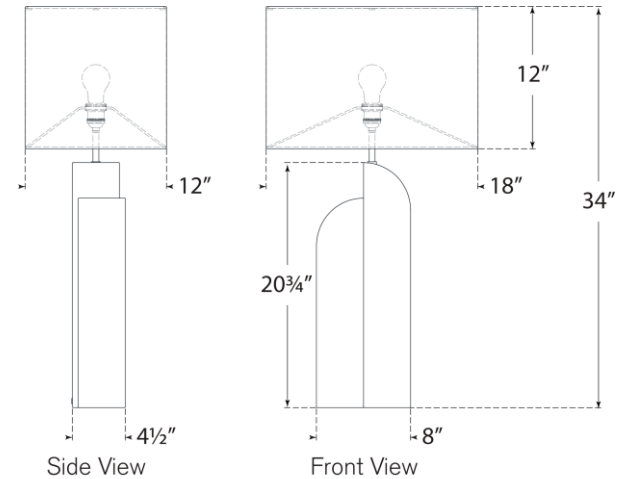

TEAR SHEET

Savoy Large Left Table Lamp

Item # KW 3930BM-L

Designer: Kelly Wearstler

Height: 34"

Width: 18"

Base: 4.5" x 8" Decorative

Finishes: ALB, BM, WM

Shade Treatments: L

Shade Details: 18" x 18" x 12" Oval

Socket: E26 Keyless w/ Line Switch

Wattage: 15 LED A19

Weight: 55 Pounds

Side View

Front View

Bottom View