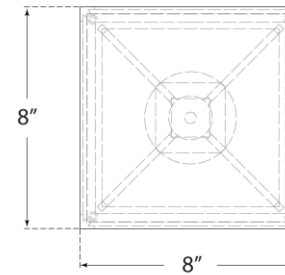

TEAR SHEET

Fresno Post Light

Item # CHO 7933AI-CG

Designer: Chapman & Myers

Height: 21"

Width: 8"

Base: 3" Round Post Cap

Finishes: AI

Glass Options: CG

Socket: E26 Keyless

Wattage: 60 T10

Weight: 9 Pounds

Top View