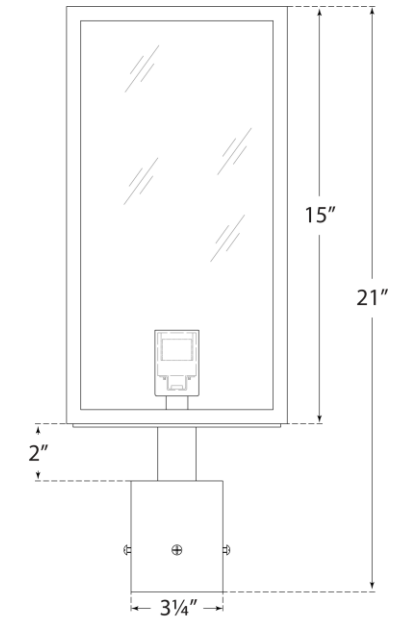

## Fresno Post Light

Item # CHO 7933AI-CG

Designer: Chapman & Myers

Height: 21"

Width: 8"

Base: 3" Round Post Cap

Finishes: AI

Glass Options: CG

Socket: E26 Keyless

Wattage: 60 T10

Weight: 9 Pounds

Top View

Front View