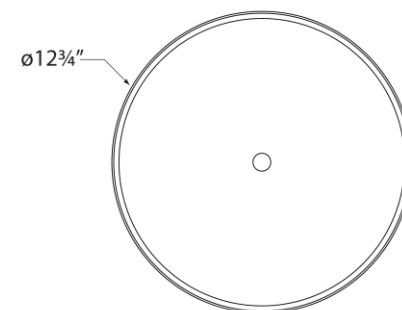

## Launceton Small Flush Mount

Item # CHC 4601AB-WG

Designer: Chapman & Myers

Height: 4"

Width: 12.75"

Canopy: 11.5" Round

Finishes: AB, BZ, PN

Glass Options: WG

Lightsource: Dedicated LED

Wattage: 27w (2200lm)

Weight: 9 Pounds

Side View

Bottom View