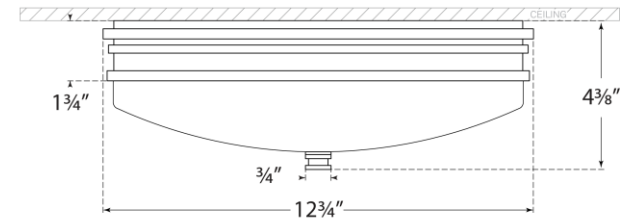

## Launceton Small Flush Mount

Item # CHC 4601AB-WG

Designer: Chapman & Myers

Height: 4"

Width: 12.75"

Canopy: 11.5" Round

Finishes: AB, BZ, PN

Glass Options: WG

Lightsource: Dedicated LED

Wattage: 27w (2200lm)

Weight: 9 Pounds

Side View

Bottom View