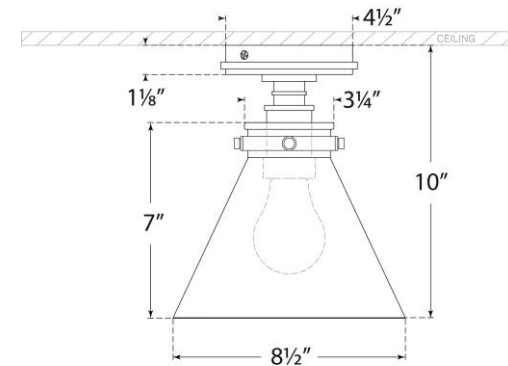

TEAR SHEET

Parkington 9" Conical Flush Mount

Item # CHC 4525PN-CG

Designer: Chapman & Myers

Height: 10"

Width: 8.5"

Canopy: 4.5" Round

Finishes: AB, BZ, PN

Glass Options: CG, WG

Socket: E26 Keyless

Wattage: 15 LED A19

Weight: 5 Pounds

Note: UL Only

Front View

Top View