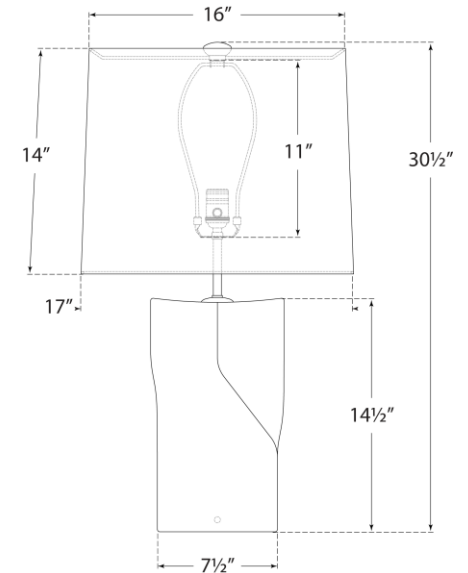

## Claribel Large Table Lamp

Item # ARN 3635CNG-L

Designer: AERIN

Height: 30.5"

Width: 17"

Base: 7.5" Decorative

Finishes: CNB, CNG, PRW

Shade Treatments: L

Shade Details: 16" x 17" x 14"

Socket: E26 Dimmer

Wattage: 100 A19

Weight: 14 Pounds

Note: Reactive Ceramic Glazes Will Vary in Color and Texture

Bottom View

Front View