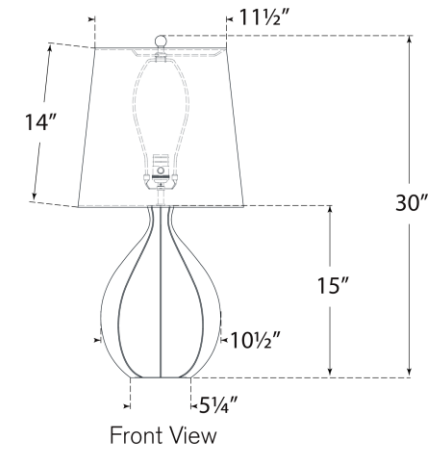

TEAR SHEET

Rana Large Table Lamp

Item # ARN 3628PBC-L

Designer: AERIN

Height: 30"

Width: 14.5"

Base: 5.25" Octagon

Finishes: BC, PBC, STW

Shade Treatments: L

Shade Details: 11.5" x 14.5" x 14"

Socket: E26 Dimmer

Wattage: 15 LED A19

Weight: 13 Pounds

Note: Reactive Ceramic Glazes Will Vary in Color and Texture

Front View

Top View