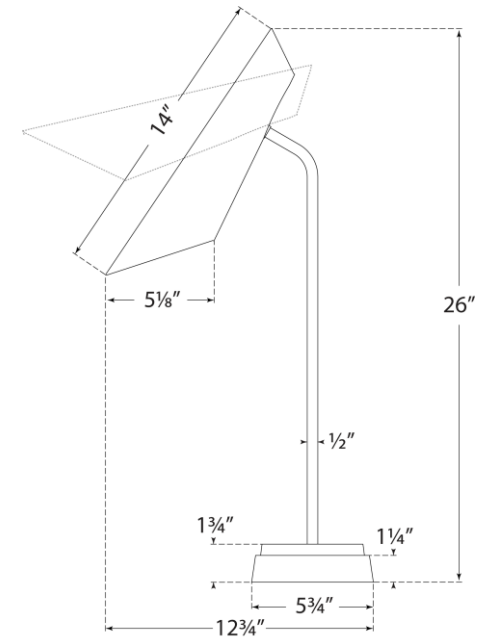

### Franca Single Pivoting Task Lamp

Item # ARN 3401HAB-WHT

Designer: AERIN

Height: 26"

Width: 5.75"

Extension: 12.75"

Base: 5.75" Round

Finishes: HAB

Shade Treatments: BLK, WHT

Socket: E26 Keyless w/ Line Switch

Wattage: 12 LED A19

Weight: 9 Pounds

Side View