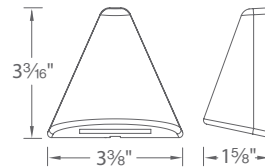

Fixture Type:

Catalog Number:

Project: _____

Location: _____